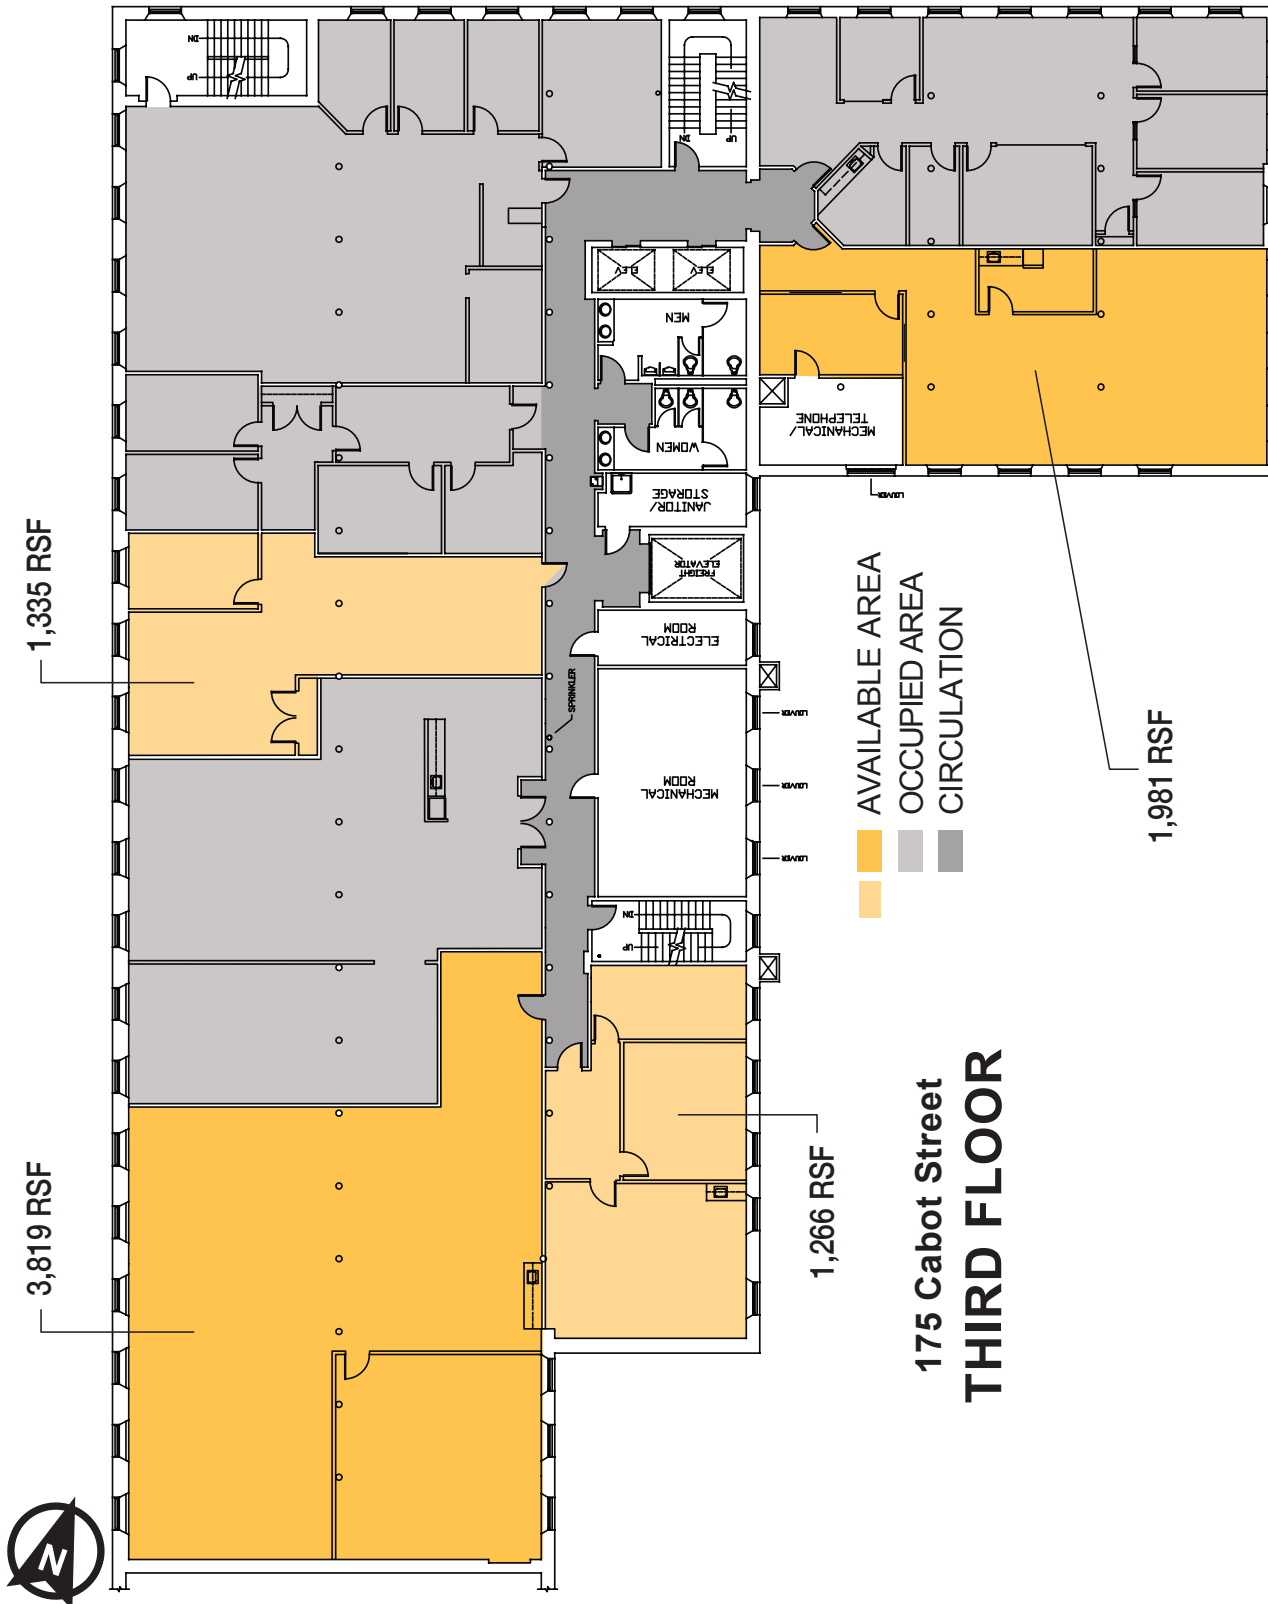

*Representative Plan Only

*Representative Plan Only

Wannalancit Mills

650 Suffolk Street, Lowell, MA
www.wannalancit.com

13,702 RSF

2,207 RSF

- AVAILABLE AREA
- OCCUPIED AREA
- CIRCULATION

650 Suffolk Street
FIRST FLOOR

*Representative Plan Only

Wannalancit Mills

650 Suffolk Street, Lowell, MA
www.wannalancit.com

9,141 RSF

- AVAILABLE AREA
- OCCUPIED AREA
- CIRCULATION

650 Suffolk Street FOURTH FLOOR

*Representative Plan Only