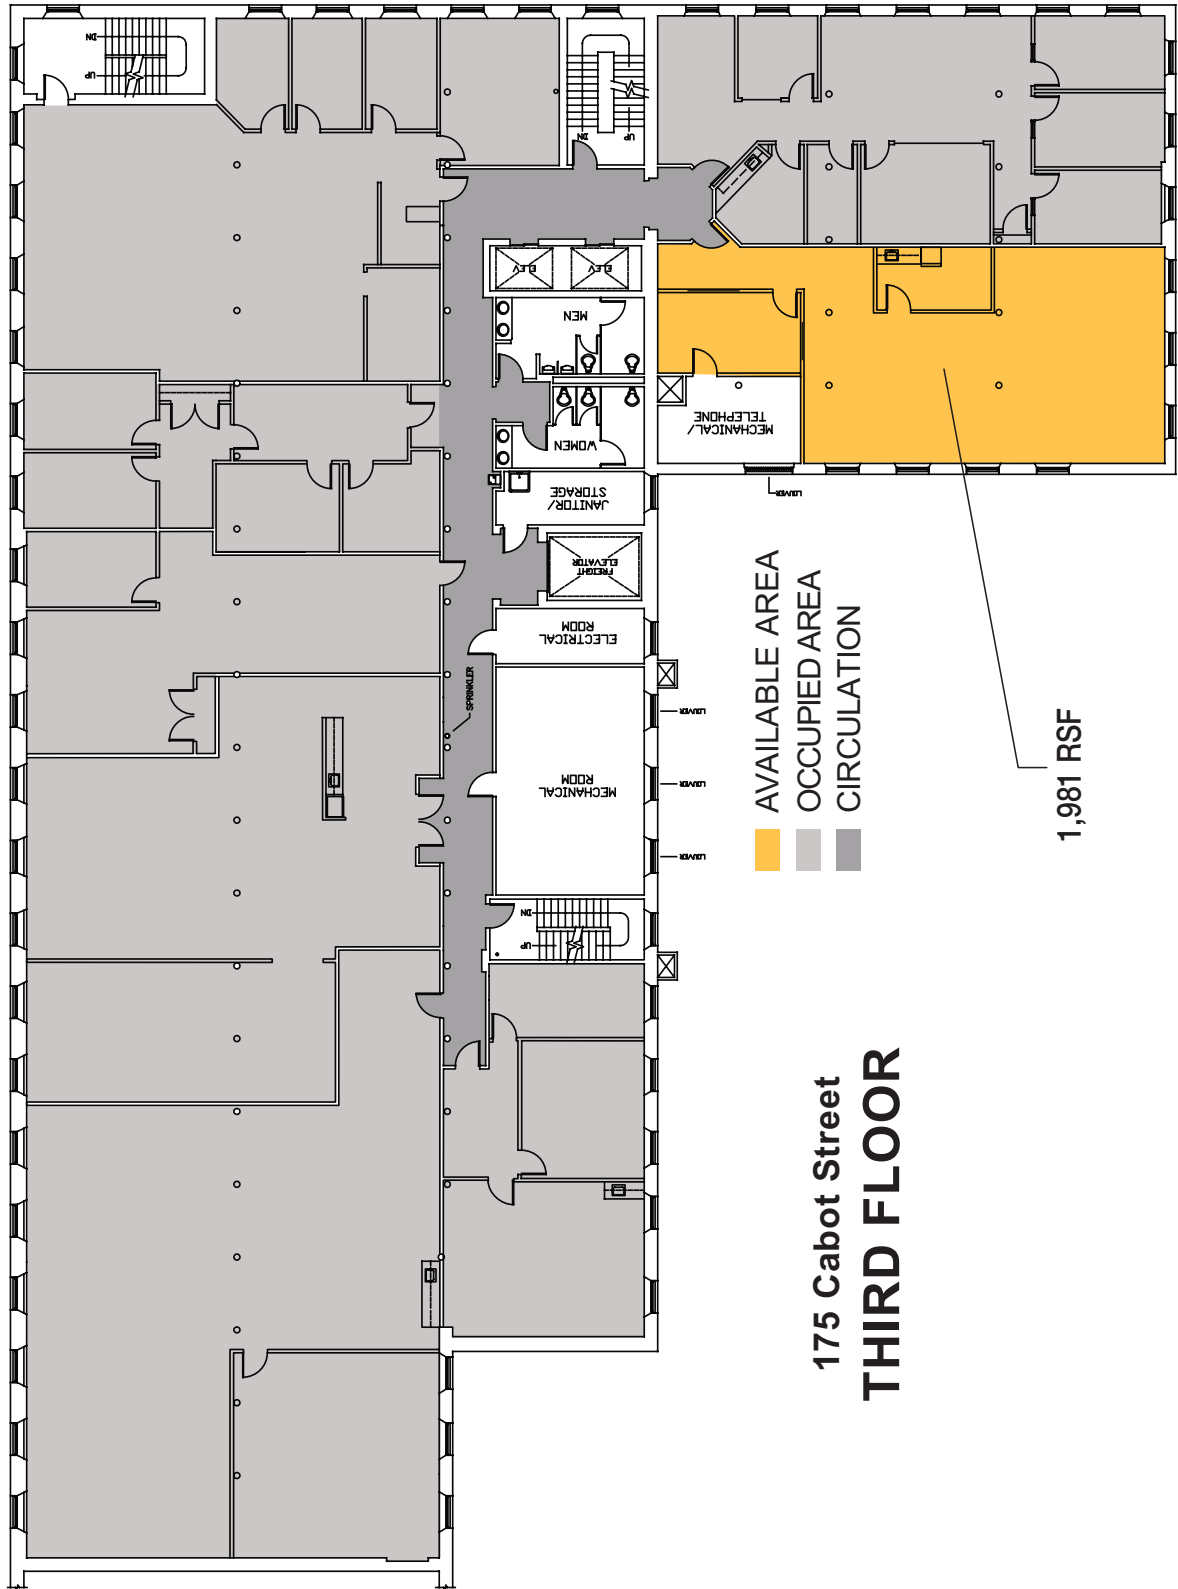

Wannalancit Mills

660 Suffolk Street, Lowell, MA

www.wannalancit.com

*Representative Plan Only