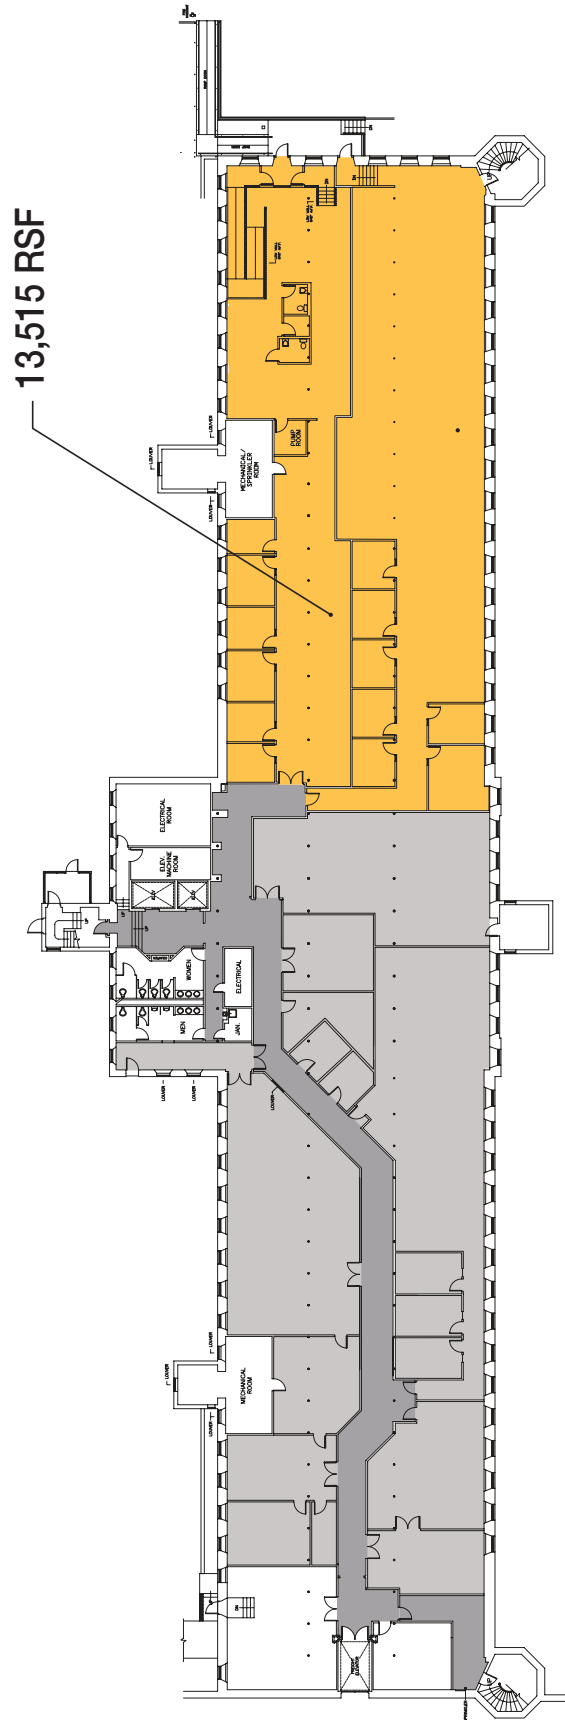

2,861 RSF

175 Cabot Street FOURTH FLOOR

4,320 RSF

*Representative Plan Only

Wannalancit Mills

660 Suffolk Street, Lowell, MA

www.wannalancit.com

- AVAILABLE AREA
- OCCUPIED AREA
- CIRCULATION

650 Suffolk Street
GROUND FLOOR

*Representative Plan Only

Wannalancit Mills

660 Suffolk Street, Lowell, MA

www.wannalancit.com

- AVAILABLE AREA
- OCCUPIED AREA
- CIRCULATION

660 Suffolk Street
SECOND FLOOR

1,900 -2,600 +/- RSF