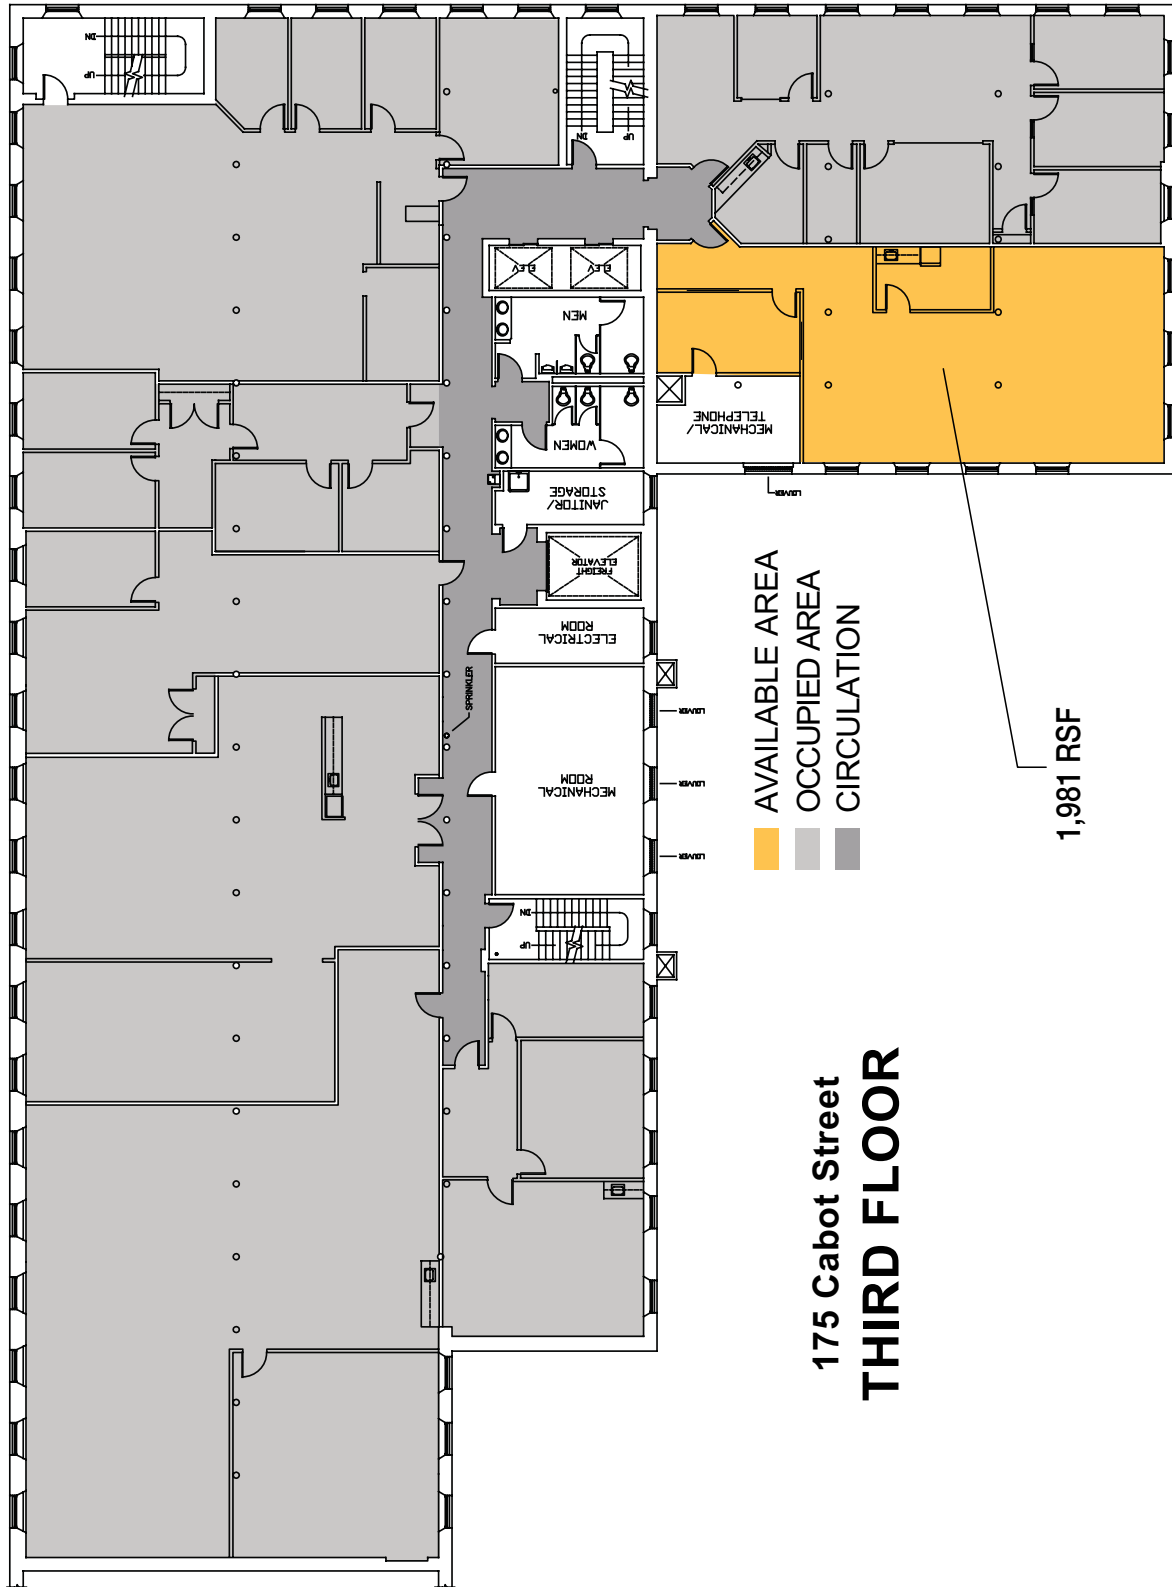

*Representative Plan Only

*Representative Plan Only

Wannalancit Mills

660 Suffolk Street, Lowell, MA

www.wannalancit.com

- AVAILABLE AREA
- OCCUPIED AREA
- CIRCULATION

650 Suffolk Street
GROUND FLOOR

*Representative Plan Only

Wannalancit Mills

660 Suffolk Street, Lowell, MA

www.wannalancit.com

- AVAILABLE AREA
- OCCUPIED AREA
- CIRCULATION

660 Suffolk Street
SECOND FLOOR

1,900 -2,600 +/- RSF

*Representative Plan Only

Wannalancit Mills

*Representative Plan Only