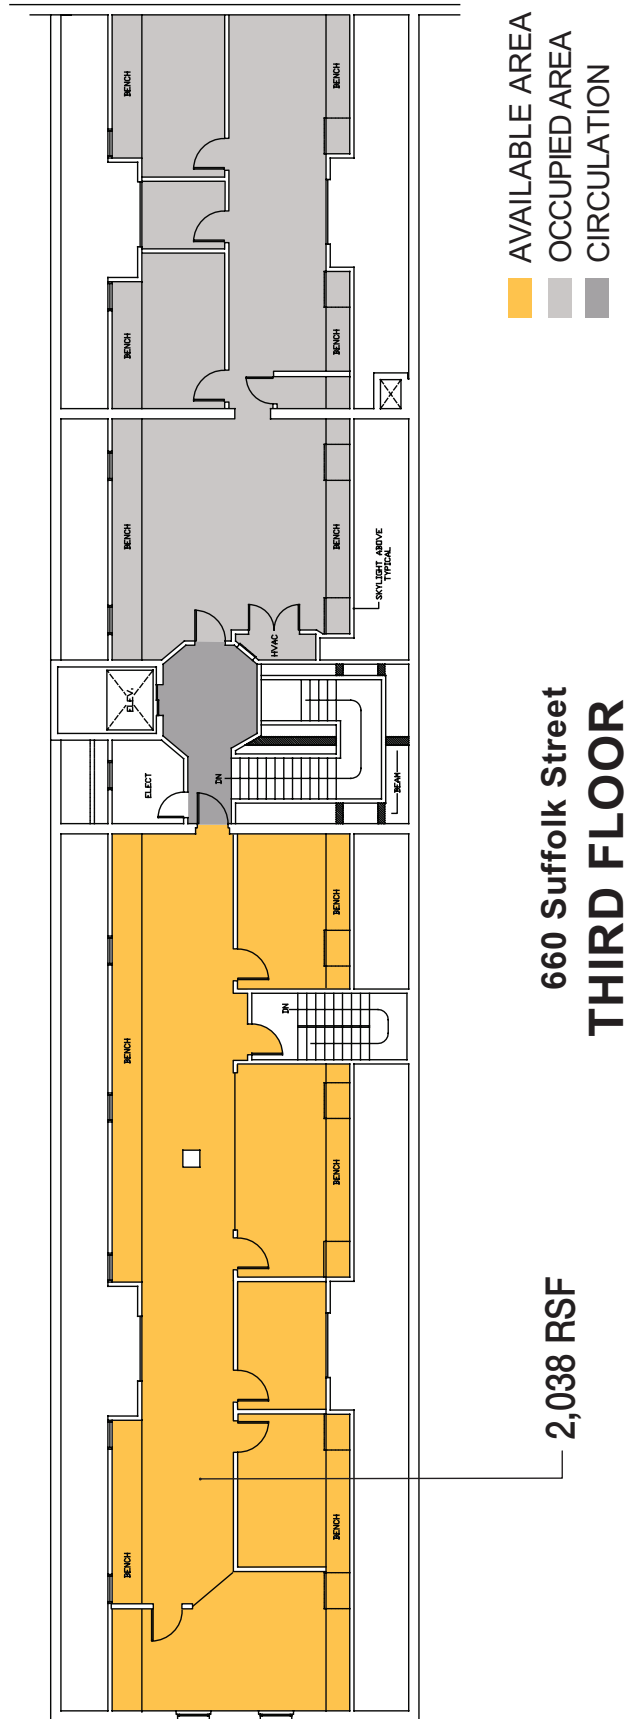

Wannalancit Mills

660 Suffolk Street, Lowell, MA

www.wannalancit.com

*Representative Plan Only