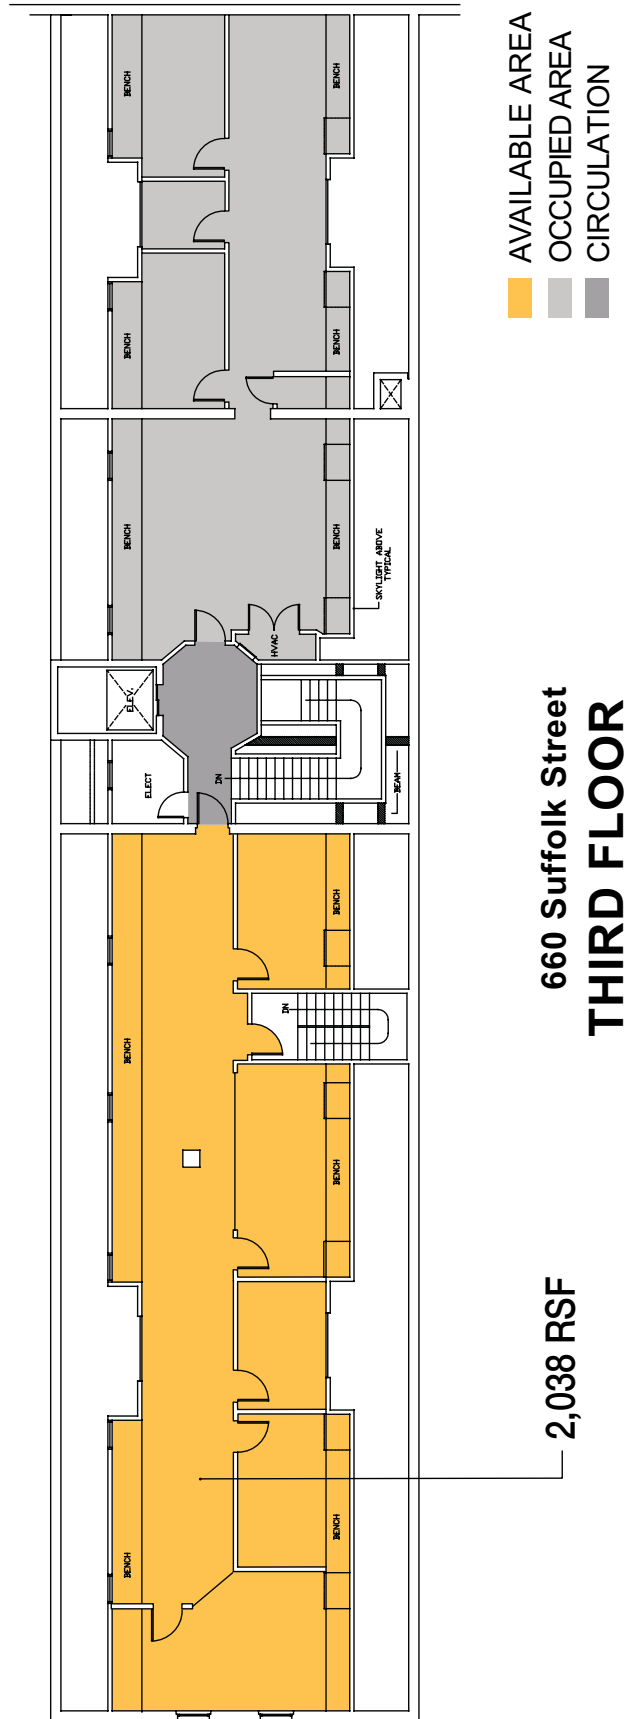

Wannalancit Mills

660 Suffolk Street, Lowell, MA

www.wannalancit.com

*Representative Plan Only