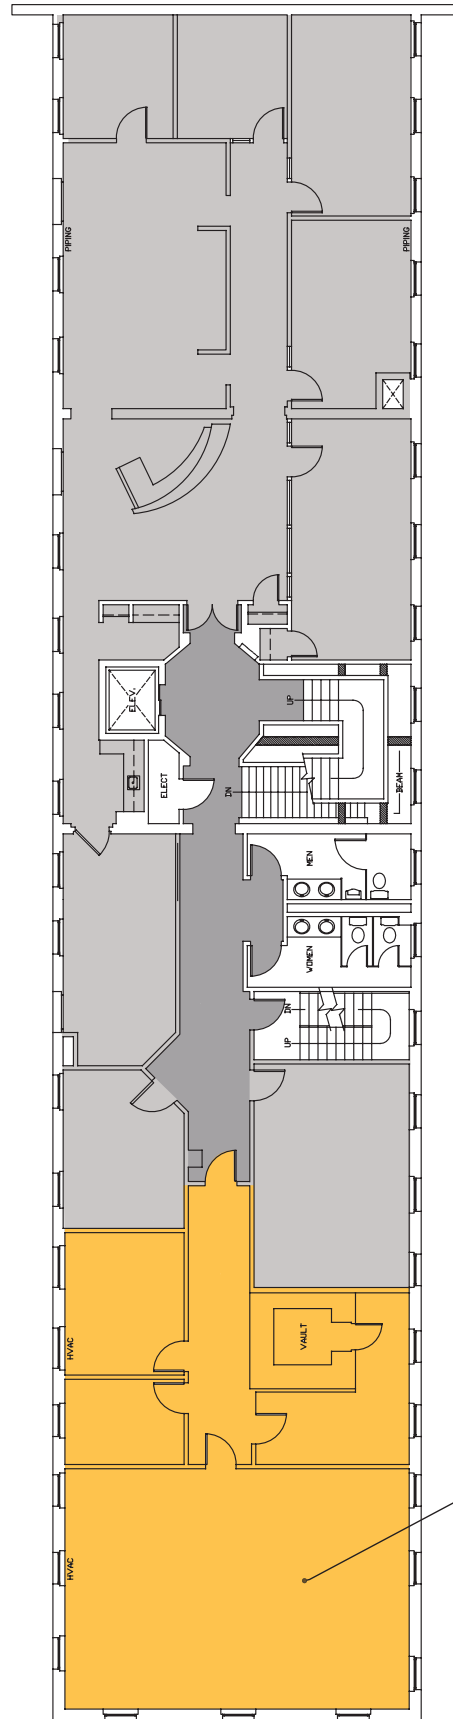

2,861 RSF

175 Cabot Street FOURTH FLOOR

4,320 RSF

*Representative Plan Only

Wannalancit Mills

660 Suffolk Street, Lowell, MA

www.wannalancit.com

- AVAILABLE AREA
- OCCUPIED AREA
- CIRCULATION

650 Suffolk Street
GROUND FLOOR

*Representative Plan Only

Wannalancit Mills

660 Suffolk Street, Lowell, MA

www.wannalancit.com

- AVAILABLE AREA
- OCCUPIED AREA
- CIRCULATION

660 Suffolk Street
SECOND FLOOR

1,900 -2,600 +/- RSF

AVAILABLE AREA

672 Suffolk Street
THIRD FLOOR

*Representative Plan Only