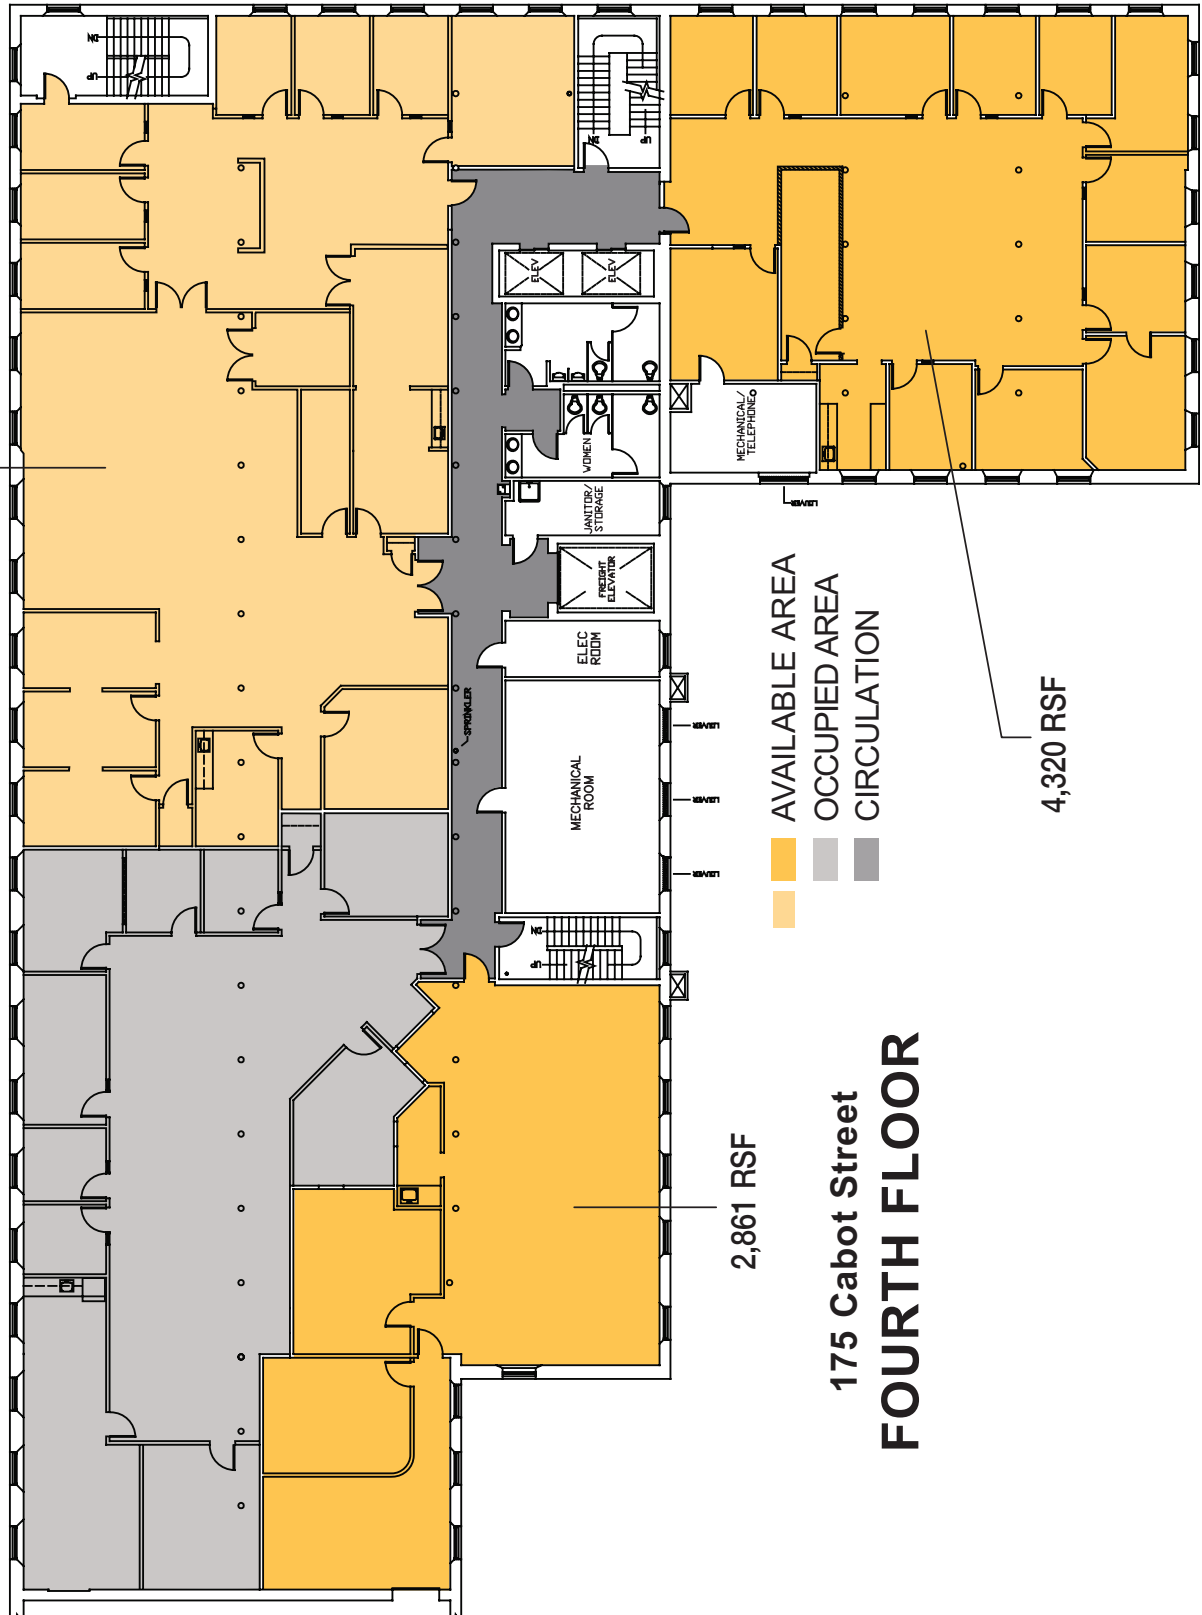

2,861 RSF

175 Cabot Street FOURTH FLOOR

4,320 RSF

*Representative Plan Only

Wannalancit Mills

660 Suffolk Street, Lowell, MA

www.wannalancit.com

- AVAILABLE AREA
- OCCUPIED AREA
- CIRCULATION

650 Suffolk Street
GROUND FLOOR

*Representative Plan Only

Wannalancit Mills

660 Suffolk Street, Lowell, MA

www.wannalancit.com

- AVAILABLE AREA
- OCCUPIED AREA
- CIRCULATION

660 Suffolk Street
SECOND FLOOR

1,900 -2,600 +/- RSF